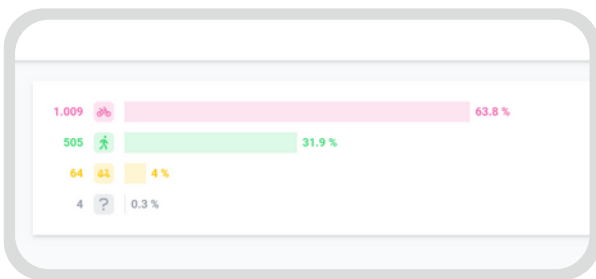

OMNIVIEW

Software

Reports and diagnostic data

DIAGNOSTICS

TrafficView allows a real-time monitoring of the system status through the pages that show all devices with anomalies. In particular, it displays the status of the control units, sensors and communication.

TrafficView also offers an interactive map view that allows to see the location of devices and monitor their status.

Depending of the application, Omniview software is composed by the following licenses:

- **Omniview Traffic**
- **Omniview Bluetooth**
- **Omniview Parking**
- **Omniview People**

Tag	Nome	Chipset traduzione	Icona	Colore
#1	Motocicleta	admin.classes_30/motorcycle		Orange
#2	Automobile	admin.classes_30/car		Yellow
#3	Furgone	admin.classes_30/van		Cyan
#4	Bus	admin.classes_30/bus		Blue
#5	Pullman	admin.classes_30/coach		Teal
#6	Camion	admin.classes_30/truck		Dark Blue
#7	Rimorchiato	admin.classes_30/truck_trailer		Purple
#8	Seminorchiato	admin.classes_30/semi-truck		Light Green

Comark srl

Registered Office:
Strada delle Betulle, 89
33030 Campoformido (UD) Italy
info@comarkud.it
P. IVA 02327660300

Headquarters:
Via Galileo Galilei, 5
33010 Tavagnacco (UD) Italy
Tel. +39 0432 882105

www.comarkud.it