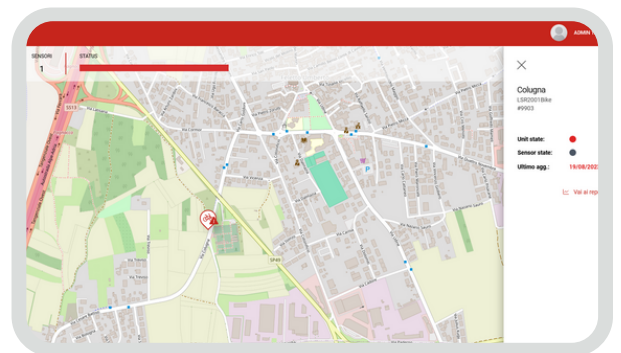

Some of the reports available are:

- Display aggregated data
- Display individual transit
- Average daily traffic
- Speed/flow report

(*): Report possibilities will depend of each sensor's capability of data collection. Comark suggest to check always with the Customer Service the feasibility of reporting.

www.comarkud.it

OMNIVIEW

Software

Reports and diagnostic data

DIAGNOSTICS

TrafficView allows a real-time monitoring of the system status through the pages that show all devices with anomalies. In particular, it displays the status of the control units, sensors and communication.

TrafficView also offers an interactive map view that allows to see the location of devices and monitor their status.

Depending of the application, Omniview software is composed by the following licenses:

- **Omniview Traffic**
- **Omniview Bluetooth**
- **Omniview Parking**
- **Omniview People**

Tag	Nome	Chipset traduzione	Icona	Colore
#1	Motocicleta	admin.classes_30/motorcycle		Orange
#2	Automobile	admin.classes_30/car		Yellow
#3	Furgone	admin.classes_30/van		Cyan
#4	Bus	admin.classes_30/bus		Blue
#5	Pullman	admin.classes_30/coach		Teal
#6	Camion	admin.classes_30/truck		Dark Blue
#7	Rimorchiato	admin.classes_30/truck_trailer		Purple
#8	Seminorchiato	admin.classes_30/semi-truck		Light Green