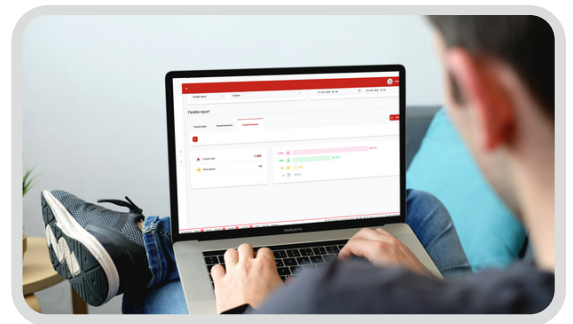

OMNIVIEW

Software

Reports and diagnostic data

The Omniview software allows to manage and configure the control units and sensors in the field.

FUNCTIONS:

- Configuration of sensors and control units
- Data acquisition from devices in the field
- Storing data on the database
- Device diagnostics
- Processing and aggregation of data
- Creation of reports with graphics and tables
- Map with location of the stations
- Users management

REPORT (*)

The software offers an extensive list of reports for displaying data in various forms. For each of them it is possible to filter the data according to the location, the period and the lanes of interest.

Some of the reports available are:

- Display aggregated data
- Display individual transit
- Average daily traffic
- Speed/flow report

(*): Report possibilities will depend of each sensor's capability of data collection. Comark suggest to check always with the Customer Service the feasibility of reporting.

www.comarkud.it

OMNIVIEW

Software

Reports and diagnostic data

DIAGNOSTICS

TrafficView allows a real-time monitoring of the system status through the pages that show all devices with anomalies. In particular, it displays the status of the control units, sensors and communication.