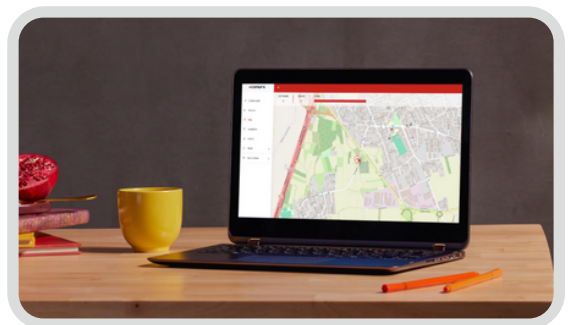

OMNIVIEW

Software

Reports and diagnostic data

The Omniview software allows to manage and configure the control units and sensors in the field.

FUNCTIONS:

- Configuration of sensors and control units
- Data acquisition from devices in the field
- Storing data on the database
- Device diagnostics
- Processing and aggregation of data
- Creation of reports with graphics and tables
- Map with location of the stations
- Users management

REPORT (*)

The software offers an extensive list of reports for displaying data in various forms. For each of them it is possible to filter the data according to the location, the period and the lanes of interest.

Some of the reports available are:

- Display aggregated data
- Display individual transit
- Average daily traffic
- Speed/flow report

(*): Report possibilities will depend of each sensor's capability of data collection. Comark suggest to check always with the Customer Service the feasibility of reporting.

- **Omniview Traffic**
- **Omniview Bluetooth**
- **Omniview Parking**
- **Omniview People**

Tag	Nome	Chipset traduzione	Icona	Colore
#1	Motocicleta	admin.classes_30/motorcycle		Orange
#2	Automobile	admin.classes_30/car		Yellow
#3	Furgone	admin.classes_30/van		Cyan
#4	Bus	admin.classes_30/bus		Blue
#5	Pullman	admin.classes_30/coach		Teal
#6	Camion	admin.classes_30/truck		Dark Blue
#7	Rimorchiato	admin.classes_30/truck_trailer		Purple
#8	Seminorchiato	admin.classes_30/semi-truck		Light Green